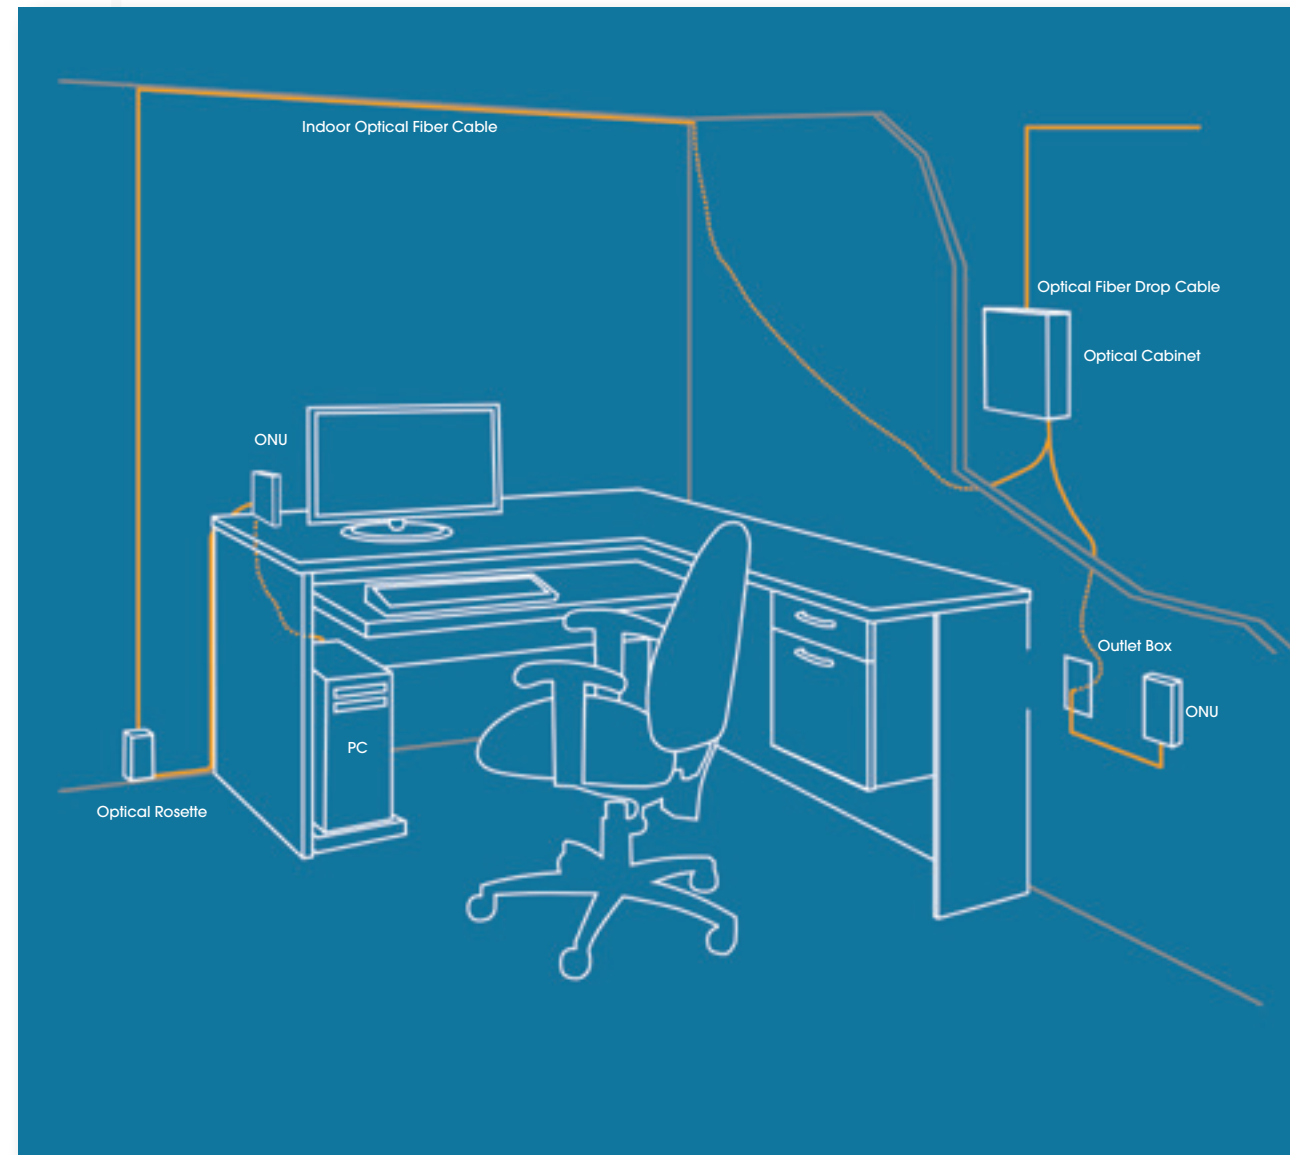

Our proprietary technology - Sanwa Optical Rosettes, Optical Outlets, and the Sanwa SC Auto Shutter Connector and Adapter - make it possible. Instead of installing the ONU equipment outside, with Sanwa, the ONU unit is installed inside the property and the optical/electrical conversion takes place inside the room itself.

Sanwa Optical Rosette

The Sanwa Optical Rosette enables the fiber cable from the power pole or underground site to be brought indoors directly to a designated room, adjacent to a PC, television, or other terminal. Its streamlined, compact size means it can go anywhere and blend into its surroundings, beautifully. Choose from 3 types of Sanwa Optical Rosettes, each with unique functionality. Each is connected to the ONU by bend-free fiber cable. Excess fiber can be stored with R15 inside of the box. Each type is RoHS and UL compliant.

Sanwa Optical Outlet

Bring ONU and fiber connections inside right next to the PC, TV, or other terminal. Sanwa Optical Outlets are built to be installed on an inside wall with the switch box stored inside the wall. There are 3 types of Sanwa Optical Outlets, each with unique functionality. Each is RoHS and UL compliant.